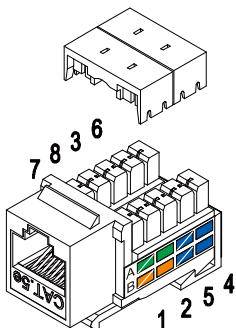

CAT 5E KEYSTONE JACK VERTICAL 8P8C, RJ45

- 0E-CAT5KEYWH(WHITE)**
- 0E-CAT5KEYBL(BLUE)**
- 0E-CAT5KEYIV(IVORY)**
- 0E-CAT5KEYAL(ALMOND)**

The vertical design of this high quality insert makes punchdown termination easy. The insert is for use in all Keystone face plates and is available in multiple colors, as well as convenient contractor packs.

- High quality insert for use in multimedia wallplates
- Rear retention caps ensure secure wire termination
- Vertical design for easy punchdown termination
- T568A and T568B wiring labels included
- Meets Category 5E described in TIA/EIA-568-B.2
- Insertion and extraction life is 750 Cycles Min
- Jack housing is high-impact, For 110 Punchdown Tool
- Also available in contractor packs of 10:
0E-C5KEYWH10
0E-C5KEYBL10

Color coding information

T568A:	T568B:
1—WH/GN	1—WH/OR
2—GN	2—OR
3—WH/OR	3—WH/GN
6—OR	6—GN
4—BL	4—BL
5—WH/BL	5—WH/BL
7—WH/BR	7—WH/BR
8—BR	8—BR

2 Pack:

Model: 0E-CAT5KEYWH
UPC: 811914025764

Model: 0E-CAT5KEYBL
UPC: 811914025771

Model: 0E-CAT5KEYIV
UPC: 811914025788

Model: 0E-CAT5KEYAL
UPC: 811914025795

DIMENSION: 5.9"x3.5"x0.9"
WEIGHT: 0.037LBS
PACK: 2PCS

10 Pack:

Model: 0E-C5KEYWH10
UPC: 811914025801

Model: 0E-C5KEYBL10
UPC: 811914025818